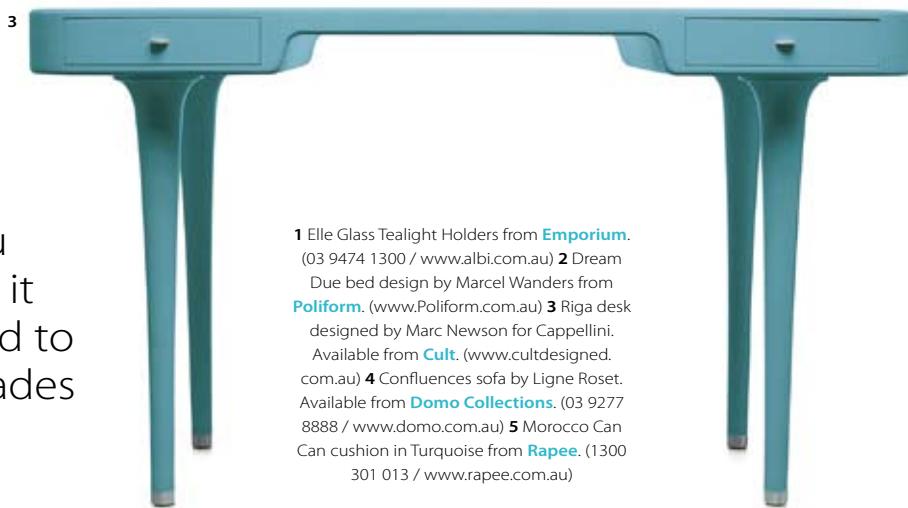

1

2

3

The colour of the season is the fabulous blue. Here are some great pieces to give you inspiration on how to include it in your scheme; don't be afraid to introduce bright and bold shades

1 Elle Glass Tealight Holders from **Emporium**. (03 9474 1300 / www.albi.com.au) 2 Dream Due bed design by Marcel Wanders from **Poliform**. (www.Poliform.com.au) 3 Riga desk designed by Marc Newson for Cappellini. Available from **Cult**. (www.cultdesigned.com.au) 4 Confluences sofa by Ligne Roset. Available from **Domo Collections**. (03 9277 8888 / www.domo.com.au) 5 Morocco Can Can cushion in Turquoise from **Rapee**. (1300 301 013 / www.rapee.com.au)